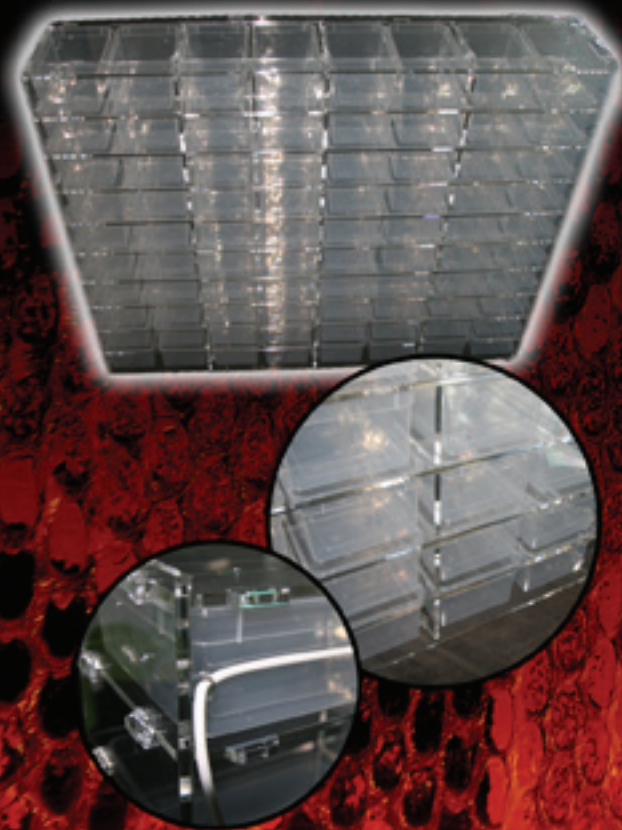

BRAPLAST

Heated by Heating cable in the back.

BRA-5 (5 layers)
20 off 245x185x75 (51130)

BRA-10 (10 layers)
40 off 245x185x75 (51130)

40 off 185x125x75 (51515)
Rock size: (HxWxD)
BRA-5: 428x1066x207

80 off 185x125x75 (51515)
Rock size: (HxWxD)
BRA-10: 833x1066x207

CONTACT:

JESPER LYNKÆR
PHONE: +45 24241066
EMAIL: INFO@LPRACKS.COM

PLASTIC RACKS

**PROFESSIONEL EQUIPMENT
FOR KEEPING AND BREEDING REPTILES**

WWW.LPRACKS.COM

HIGH LIGHTS

Sold in 4 or 8 Layers in Each Racks, Good to Keep high Humidity,
Easy To Ship, Easy To Build, High Danish Quality

BOTTOM-FRAME

IMPORTANT Each Rack Has to stand on a Horizontal shelf,
Incl. 6 Wheels, Easy to move your Racks Around.

LP400

Tub Size = 387x167x95mm, 24 or 48 Tubs Pr Rack, 5mm Thick Acrylic,
Heated by Heatstrips 1040x150 – 28 Watt, Heating under the tubs.

LP400-4 (4 layers)
24 tubs 390x170x95
Rock Size HxWxD:
450x950x400mm

LP400-8 (8 layers)
48 tubs 390x170x95
Rock Size HxWxD:
1050x950x400mm

LP410

Tub Size = 400x292x105 mm, 12 or 24 Tubs Pr Rack, NEW - 8mm thick Acrylic,
Heated by Heatstrips 790x150 – 20 Watt, Heating under the tubs.